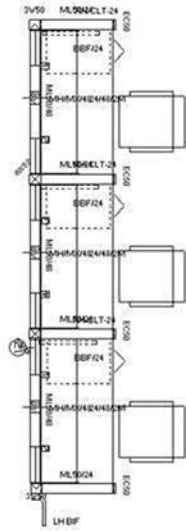

Matrix Cubicle Systems

1-888-442-8242

3 In-Line

6 Pack

Size: 4' x 2' x 50"

 cubicles.com