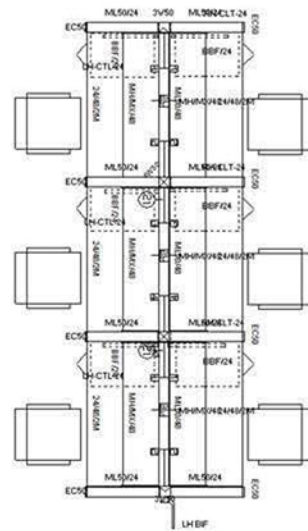

Matrix Cubicle Systems

1-888-442-8242

3 In-Line

6 Pack

Size: 4' x 2' x 50"

 cubicles.com